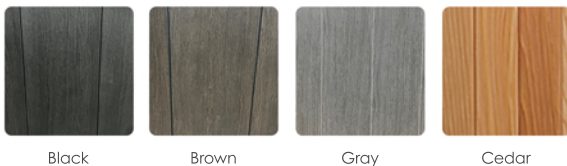

Shell: Drift

Shell: Drift | Cabinet: Black (Shown with MLP Option)

PERMASHELL™ COLORS

PERMAWOOD™ CABINET COLORS

Color samples are for reference only. Actual product color may vary slightly. Nordic Products Inc. reserves the right to change any specifications without notice.