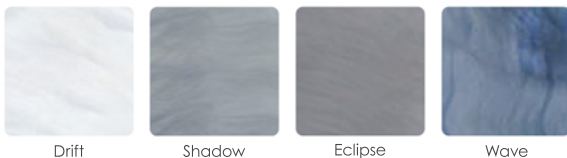

Shell: Drift

Shell: Drift | Cabinet: Black (Shown with MLP Option)

PERMASHELL™ COLORS

PERMAWOOD™ CABINET COLORS

Color samples are for reference only. Actual product color may vary slightly. Nordic Products Inc. reserves the right to change any specifications without notice.