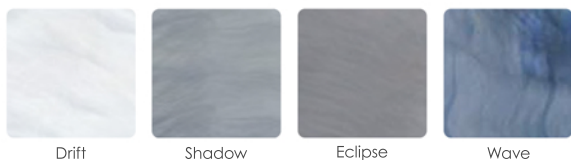

PERMASHELL™ COLORS