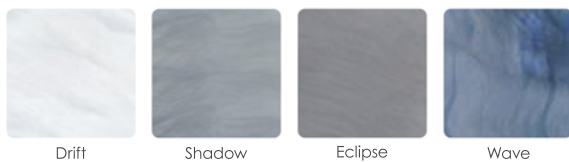

PERMASHELL™ COLORS

PERMAWOOD™ CABINET COLORS

Shell: Drift (Shown with Starlight Option)

Shell: Drift | Cabinet: Brown

Color samples are for reference only. Actual product color may vary slightly. Nordic Products Inc. reserves the right to change any specifications without notice.