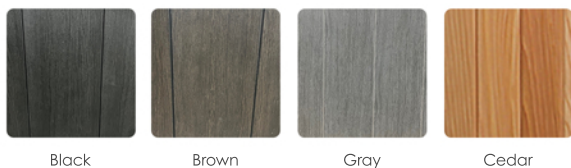

PERMAWOOD™ CABINET COLORS

Color samples are for reference only. Actual product color may vary slightly. Nordic Products Inc. reserves the right to change any specifications without notice.