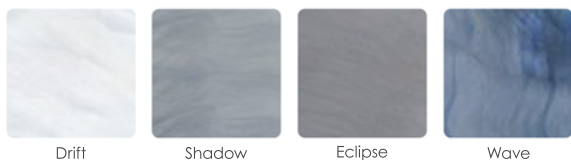

Shell: Drift

Shell: Drift | Cabinet: Black (Shown with MLP Option)

PERMASHELL™ COLORS

PERMAWOOD™ CABINET COLORS

Color samples are for reference only. Actual product color may vary slightly. Nordic Products Inc. reserves the right to change any specifications without notice.