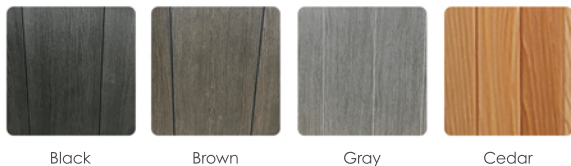

Shell: Drift

Shell: Drift | Cabinet: Black (Shown with MLP Option)

PERMASHELL™ COLORS

PERMAWOOD™ CABINET COLORS

Color samples are for reference only. Actual product color may vary slightly. Nordic Products Inc. reserves the right to change any specifications without notice.