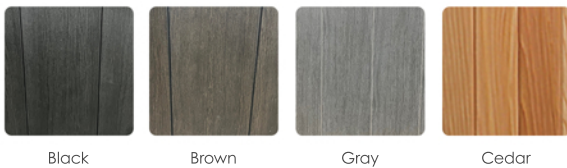

PERMAWOOD™ CABINET COLORS

Color samples are for reference only. Actual product color may vary slightly. Nordic Products Inc. reserves the right to change any specifications without notice.