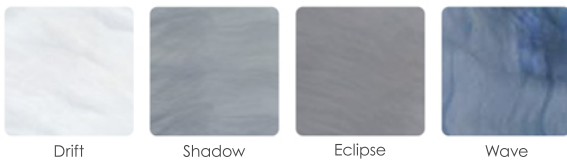

PERMASHELL™ COLORS